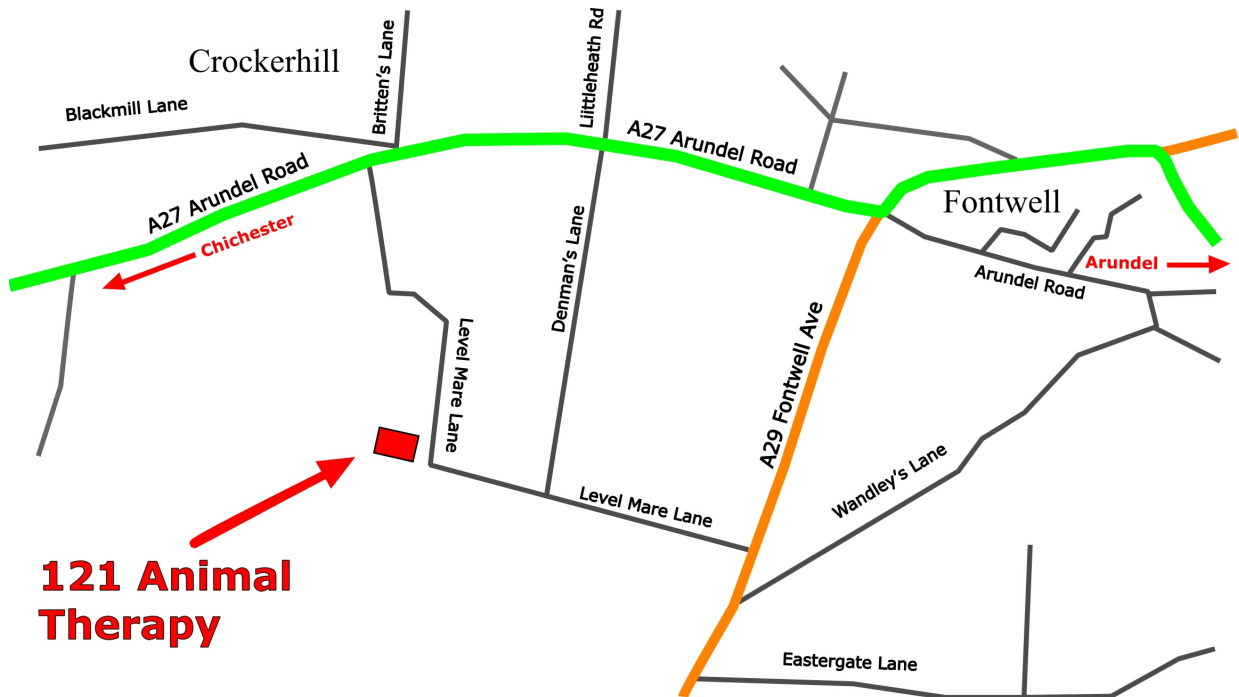

121 Animal Therapy Location Map

Directions for finding 121 Animal Therapy

From the West

Stay on the A27 past Chichester heading east towards Arundel, Worthing and Brighton. Keep going straight ahead at the 1st roundabout (Tangmere). At the next roundabout (Fontwell) take the 3rd exit on the A29 towards Bognor Regis. Drive past the racecourse (on your right) and then take the first road on your right (Level Mare Lane). Continue until the road does a 90 degree right turn and you will see The Ridings and 121 Animal Therapy directly in front of you. Once you get through the gate there is a car parking area on the left. If your dog is unable to get in and out of the car without assistance then please drive up to the hydrotherapy unit. Please consider others when you park your car.

From the East

Follow the A27 heading west until you get to the roundabout at Fontwell. This is the one where the A29 towards Bognor Regis is your 2nd exit. Take this exit, drive past the racecourse (on your right) and then take the first road on your right (Level Mare Lane). Continue until the road does a 90 degree right turn and you will see The Ridings and 121 Animal Therapy directly in front of you. Once you get through the gate there is a car parking area on the left. If your dog is unable to get in and out of the car without assistance then please drive up to the hydrotherapy unit. Please consider others when you park your car.